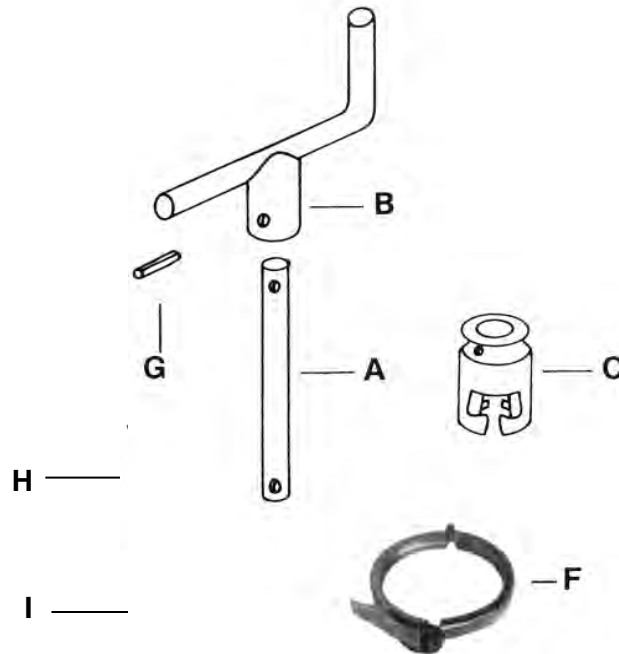

Steel Fittings

Universal Valve Opener and Stub Parts

Valve Openers

<i>Item</i>	<i>Description</i>	3"	4"	5"	6"	8"
(A)	Elbow Stem 3/4", 9 1/4" Length	$12.12	$12.12	$ -----	$ -----	$ -----
(A)	Elbow Stem 3/4", 12" Length	-----	-----	14.46	14.46	14.46
(B)	T Crank 3/4" Steel	11.92	11.92	11.92	11.92	11.92
*	(C) Stem Shank Adapter	4.76	4.76	4.76	4.76	4.76
(F)	Ring Lock Clamp	13.08	14.12	14.60	15.60	17.08
(G)	Handle Roll Pin 1"	0.28	0.28	0.28	0.28	0.28
(G)	Socket Roll Pin 1 1/4"	0.36	0.36	0.36	0.36	0.36
	Chevron Gaskets 3/4"	1.06	1.06	1.06	1.06	1.06
	1 Pc. 3/4" Shaft, 9" Long Socket Assy.	16.06	16.06	-----	-----	-----
	1 Pc. 3/4" Shaft, 15" Long Socket Assy.	-----	-----	-----	-----	26.00

* Stem Shank Adapter fits both 5/8" and 3/4" stems

Valve Stubs

<i>Item</i>	<i>Description</i>	3"	4"	5"	6"	8"
(H)	6 3/4" Galvanized Steel Valve Stem	$7.20	$7.20	$7.20	$ -----	$ -----
(H)	9" Galvanized Steel Valve Stem	-----	-----	-----	8.60	-----
(H)	11" Galvanized Steel Valve Stem	-----	-----	-----	-----	26.00
	6 3/4" Stainless Steel Valve Stem	11.20	11.20	11.20	-----	-----
	9" Stainless Steel Valve Stem	-----	-----	-----	14.60	-----
(I)	Universal Saddle Valve Disc	8.30	8.60	11.50	18.70	41.30

KROY INDUSTRIES, INC.

Prices Effective: January 1, 2020.   Prices Subject to Change Without Notice
Phone: 402-362-6651 or 888-477-5769 * Fax: 402-362-6566 * York, Nebraska