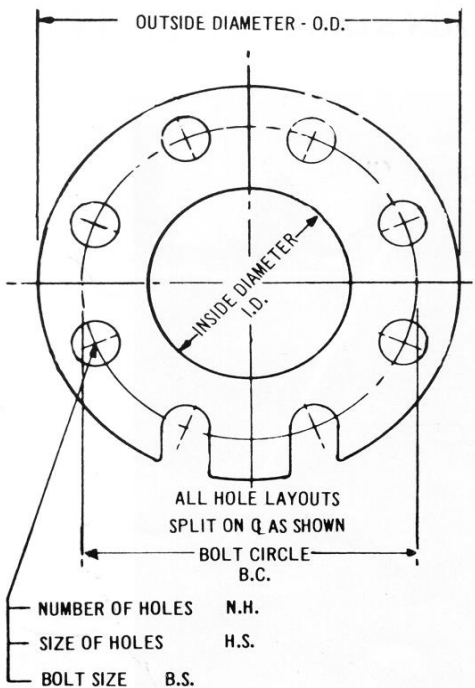

Size	Part Number	Wt/Lbs	Price
3"	SK330003	5.00	
4"	SK330004	6.75	
5"	SK330005	7.25	
6"	SK330006	9.25	
8"	SK330008	12.50	
10"	SK330010	17.00	
12"	SK330012	24.25	

Full Faced Gasket

Size	Part Number	Price
3"	ITCPF- 3-GF	
4"	ITCPF- 4-GF	
5"	ITCPF- 5-GF	
6"	ITCPF- 6-GF	
8"	ITCPF- 8-GF	
10"	ITCPF-10-GF	
12"	ITCPF-12-GF	