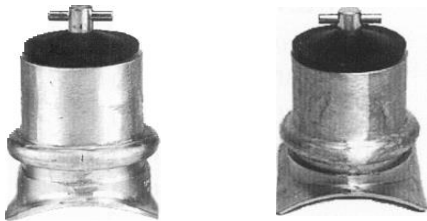

Phone: 402-362-6651 or 888-477-5769 * Fax: 402-362-6566 * York, Nebraska

Aluminum High Pressure Fittings

Circle Lock

Prices Do Not Include Clamps

Circle Lock Main to Lateral

Size	Part Number	Price
4"x4"x4"	IK20860404	
6"x6"x4"	IK20860604	
6"x6"x6"	IK20860606	
8"x8"x4"	IK20860804	
8"x8"x6"	IK20860806	
10"x10"x4"	IK20861004	
10"x10"x6"	IK20861006	
12"x12"x4"	IK20861204	
12"x12"x6"	IK20861206	

Valve Opening Elbows and Tees

Valve Elbow

Valve Tee

Size	Part Number	Wt/Lbs	Price
3"x2"	ITUVEO302	8.00	
3"x3"	ITUVEO303	9.00	
4"x3"	ITUVEO403	10.00	
4"x4"	ITUVEO404	10.00	
4"x5"	ITUVEO405	12.00	
4"x3"x3"	ITUVEOT433	11.00	
4"x4"x4"	ITUVEOT444	13.00	

Also Available in Steel - See Steel Section

Aluminum Universal Valve Stub

Sold with galvanized steel stem. For stainless steel stem add \$4.00 to list for 4", and \$6.00 to list for 6"

Size	Part Number	Price
4"x4"	ITUVS404	
* 6"x4"	ITUVS406	
6"x6"	ITUVS606	
* 8"x4"	ITUVS408	
8"x6"	ITUVS608	
* 10"x4"	ITUVS410	
10"x6"	ITUVS610	