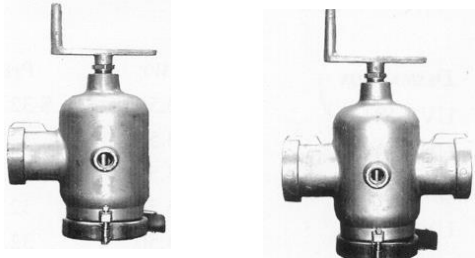

Valve Opening Elbows and Tees

Valve Elbow

Valve Tee

Size	Part Number	Wt/Lbs	Price
3"x2"	ITUVEO302	8.00	
3"x3"	ITUVEO303	9.00	
4"x3"	ITUVEO403	10.00	
4"x4"	ITUVEO404	10.00	
4"x5"	ITUVEO405	12.00	
4"x3"x3"	ITUVEOT433	11.00	
4"x4"x4"	ITUVEOT444	13.00	

Also Available in Steel - See Steel Section