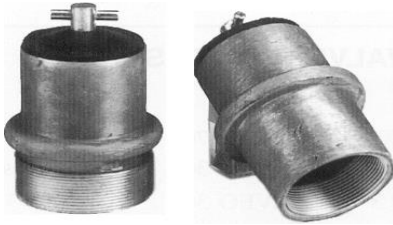

Aluminum High Pressure Fittings

Plain Universal Aluminum Valve Stubs

Size	Part Number	Wt/Lbs	Price
3"	ITUVS300	3.50	
4"	ITUVS400	3.50	
5"	ITUVS500	3.50	
6"	ITUVS600	4.50	

Aluminum weld on valve with galvanized steel stem to be used with weld on adapter.

Threaded Universal Aluminum Valve Stubs

Size	Part Number	Wt/Lbs	Price
3" x 3"	ITUVSTM3003	2.00	
4" x 4"	ITUVSTM4004	4.50	
3" x 3"	ITUVSTF3003	2.50	
4" x 4"	ITUVSTF4004	4.50	
5" x 5"	ITUVSTF5005	5.00	
6" x 6"	ITUVSTF6006	5.00	

Sold with galvanized steel stem

TM - Threaded Male TF - Threaded Female