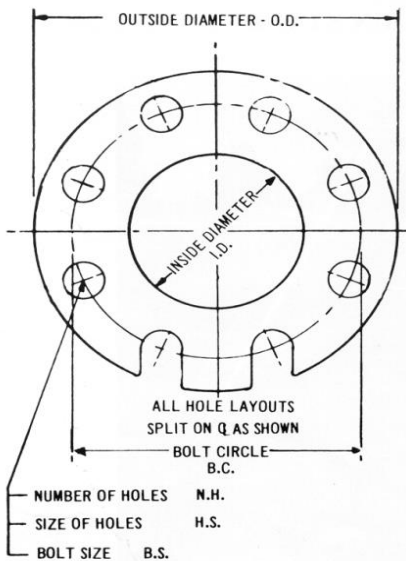

PIPE SIZE	O.D.	I.D.	B.C.	N.H.	H.S.	B.S.
2"	6"	2"	4³/₄"	4	3/4"	5/8"
3"	7¹/₂"	3"	6"	4	3/4"	5/8"
4"	9"	4"	7¹/₂"	8	3/4"	5/8"
5"	10"	5"	8¹/₂"	8	7/8"	3/4"
6"	11"	6"	9¹/₂"	8	7/8"	3/4"
8"	13¹/₂"	8"	11³/₄"	8	7/8"	3/4"
10"	16"	10"	14¹/₄"	12	1"	7/8"
12"	19"	12"	17"	12	1"	7/8"

KROY INDUSTRIES, INC.

Prices Effective: January 1, 2020. Prices Subject to Change Without Notice
Phone: 402-362-6651 or 888-477-5769 * Fax: 402-362-6566 * York, Nebraska