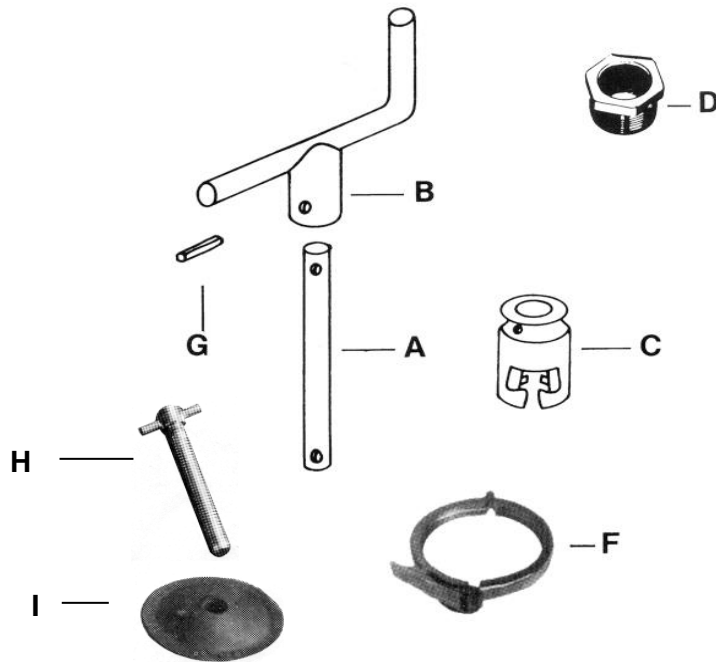

Sold with galvanized steel stem

TM - Threaded Male TF - Threaded Female

Cast Aluminum Weld-On Adapter

For installation of weld on valves and fabricated fittings

Size	Part Number	Wt/Lbs	Price
3" x 3"	ITWAD303	0.38	
3" x 4"	ITWAD304	0.38	
3" x 5"	ITWAD305	0.38	
3" x 6"	ITWAD306	0.38	
4" x 4"	ITWAD404	0.50	
4" x 5"	ITWAD405	0.50	
4" x 6"	ITWAD406	0.50	
4" x 8"	ITWAD408	0.50	
5" x 5"	ITWAD505	0.75	
5" x 6"	ITWAD506	0.75	
5" x 7"	ITWAD507	0.75	
5" x 8"	ITWAD508	0.75	
5" x 10"	ITWAD510	0.75	
6" x 6"	ITWAD606	0.75	
6" x 8"	ITWAD608	1.00	
8" x 8"	ITWAD808	1.00	
10" x 10"	ITWAD1010	1.00	

Stamped Aluminum Saddle Adapter

Size	Part Number	Wt/Lbs	Price
4" x 6"	ITSVA642	0.45	
4" x 8"	ITSVA842	0.45	
4" x 10"	ITSVA1042	0.45	

KROY INDUSTRIES, INC.

Prices Effective: January 1, 2020. Prices Subject to Change Without Notice
 Phone: 402-362-6651 or 888-477-5769 * Fax: 402-362-6566 * York, Nebraska

Aluminum High Pressure Fittings Universal Valve Opener and Stub Parts

Valve Openers

<i>Item</i>	<i>Description</i>	3"	4"
(A)	Elbow Stem 5/8", 9 1/4" Length	\$12.12	\$12.12
(B)	T Crank 5/8" Aluminum	10.12	10.12
(C)	Stem Shank Adapter	4.76	4.76
(D)	Packing Gland Nut	4.60	4.60
	Packing	3.36	3.36
(F)	Ring Lock Clamp	13.08	14.12
(G)	Stem & Socket Roll Pins	0.36	0.36