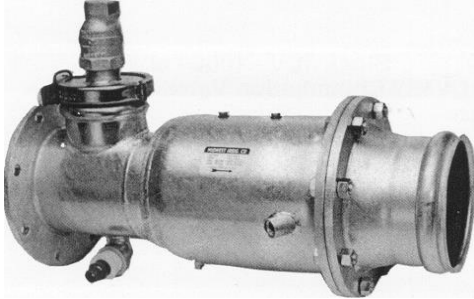

Kroy Midwest Fittings & Valves

Steel Chemigation Valves

CVMW Chemigation Valve w/Flange Adapter

Flange x Female Adapter

Size	Part Number	Price
6"	SH300406	
8"	SH300408	
10"	SH300410	
12"	SH300412	

Flange x Male Adapter

Size	Part Number	Price
6"	SH300506	
8"	SH300508	
10"	SH300510	
12"	SH300512