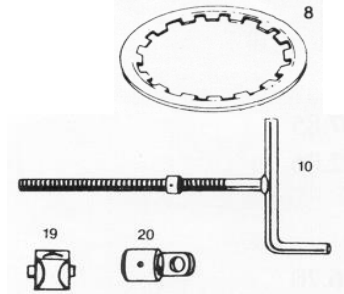

Kroy Fittings & Valves

Butterfly Line Valve Parts

Item No.	Qty. Needed	Size	Description	Price
1	1	4"	Disc	
	1	6"	Disc	
	1	8"	Disc	
	1	10"	Disc	
2	1	4"	Shaft	3/4" x 8-1/4"
	1	6"	Shaft	1" x 10"
	1	8"	Shaft	1" x 12"
	1	10"	Shaft	1" x 14-1/4"
3	2	4"	Bolt, Stainless	5/16" x 1-1/2"
	2	6" and 8"	Bolt, Stainless	3/8" x 2"
	3	10"	Bolt, Stainless	3/8" x 2-1/4"
4	2	4"	Washer	5/16"
	2	6" and 8"	Washer	3/8"
	3	10"	Washer	3/8" Neoprene
5	2	4"	Brass Nut	5/16"
	2	6" and 8"	Brass Nut	3/8"
	3	10"	Brass Nut	3/8"
6	2	4"	Chevron Gasket	3/4"
	2	6" thru 10"	Chevron Gasket	1"
7	2	4"	Reducing Washer	3/4" x 1/2"
	2	6" thru 10"	Reducing Washer	1" x 3/4"
8	4	4"	Retaining Ring	3/4"
	4	6" thru 10"	Retaining Ring	1"
9	2	4" thru 10"	Arm Linkage	
10	1	4" thru 10"	Stem & Handle	
11	1	4" thru 10"	Star Washer	3/4"
12	1	4" thru 10"	Jam Nut	3/4"
13	1	4" thru 10"	Ferrule	3/8" x 5/16"
14	1	4" thru 10"	Bolt	3/8" x 1-1/4"
15	1	4" thru 10"	Washer	3/8"
16	1	4" thru 10"	Nut	3/8"
17	2	4" thru 10"	Collar	
18	2	4" thru 10"	Roll Pin	
19	1	4" thru 10"	Thrust Nut	
20	1	4" thru 10"	Yoke	

KROY INDUSTRIES, INC.

Prices Effective: January 1, 2020   Prices Subject to Change Without Notice
Phone: 402-362-6651 or 888-477-5769 * Fax: 402-362-6566 * York, Nebraska