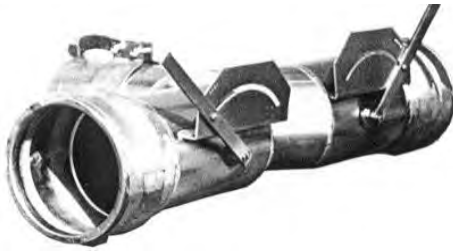

# Kroy Midwest Fittings & Valves Aluminum

Prices Do not Include Band & Latch or Clamp

## Midwest LP Wye Tee with Valves

Graduated Wye Tee w/2 LPLV

Size	Part Number	Price
6"	IH119306	
8"	IH119308	
10"	IH119310	
12"	IH119312	

For Upright Add \$30.00 To List

## Wye Tee w/Valves

Graduated Wye Tee w/2 LP Line Valves

Size	Part Number	Price
6"	IH119406	
8"	IH119408	
10"	IH119410	
12"	IH119412	

For Upright Add \$30.00 To List