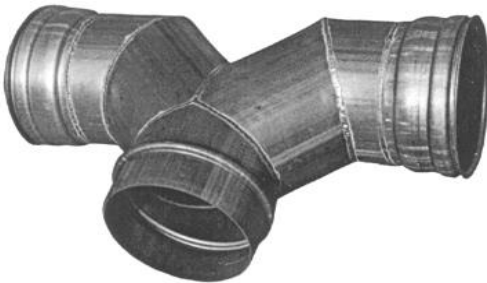

Midwest Graduated Wye Tee

Size	Part Number	Price
6"	IH119006	
8"	IH119008	
10"	IH119010	
12"	IH119012