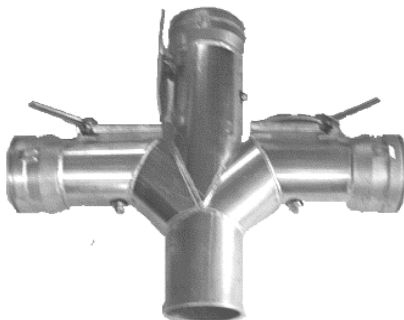

Graduated B&L Cross Tee w/Valves

Size	Part Number	Price
6"	IH125506	
8"	IH125508	
10"	IH125510	

Kroy Industries, Inc

Prices Effective: January 1, 2020

Prices Subject to Change Without Notice

Phone: 402-362-6651 or 888-477-5769 * Fax: 402-362-6566 * York, Nebraska