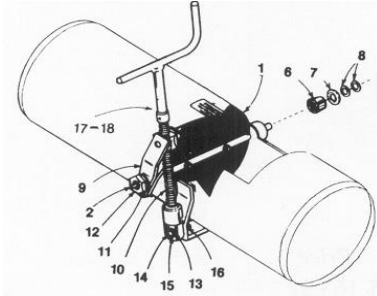

Kroy Fittings & Valves

Butterfly Line Valve Parts

Item No.	Qty. Needed	Size	Description	Price
1	1	4"	Disc	
	1	6"	Disc	
	1	8"	Disc	
	1	10"	Disc	
2	1	4"	Shaft	3/4" x 8-1/4"
	1	6"	Shaft	1" x 10"
	1	8"	Shaft	1" x 12"
	1	10"	Shaft	1" x 14-1/4"
3	2	4"	Bolt, Stainless	5/16" x 1-1/2"
	2	6" and 8"	Bolt, Stainless	3/8" x 2"
	3	10"	Bolt, Stainless	3/8" x 2-1/4"
4	2	4"	Washer	5/16"
	2	6" and 8"	Washer	3/8"
	3	10"	Washer	3/8" Neoprene
5	2	4"	Brass Nut	5/16"
	2	6" and 8"	Brass Nut	3/8"
	3	10"	Brass Nut	3/8"
6	2	4"	Chevron Gasket	3/4"
	2	6" thru 10"	Chevron Gasket	1"
7	2	4"	Reducing Washer	3/4" x 1/2"
	2	6" thru 10"	Reducing Washer	1" x 3/4"
8	4	4"	Retaining Ring	3/4"
	4	6" thru 10"	Retaining Ring	1"
9	2	4" thru 10"	Arm Linkage	
10	1	4" thru 10"	Stem & Handle	
11	1	4" thru 10"	Star Washer	3/4"
12	1	4" thru 10"	Jam Nut	3/4"
13	1	4" thru 10"	Ferrule	3/8" x 5/16"
14	1	4" thru 10"	Bolt	3/8" x 1-1/4"
15	1	4" thru 10"	Washer	3/8"
16	1	4" thru 10"	Nut	3/8"
17	2	4" thru 10"	Collar	
18	2	4" thru 10"	Roll Pin	
19	1	4" thru 10"	Thrust Nut	
20	1	4" thru 10"	Yoke	

KROY INDUSTRIES, INC.

Prices Effective: January 1, 2020   Prices Subject to Change Without Notice
Phone: 402-362-6651 or 888-477-5769 * Fax: 402-362-6566 * York, Nebraska