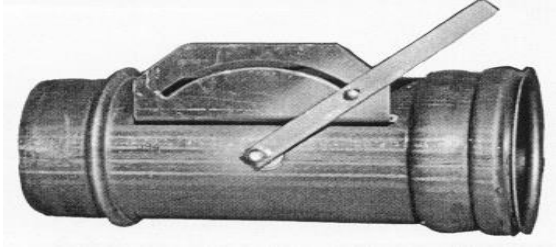

Kroy Midwest Fittings & Valves

Aluminum

Prices Do Not Include Band & Latch or Clamp

Midwest LP Line Valve

Add $6.60 to list for 1/4" coupling

Size	Part Number	Price
Complete Line Valve		
6"	IH118006	
8"	IH118008	
10"	IH118010	
12"	IH118012	
Plain End Line Valve		
6"	IH118106	
8"	IH118108	
10"	IH118110	
12"	IH118112