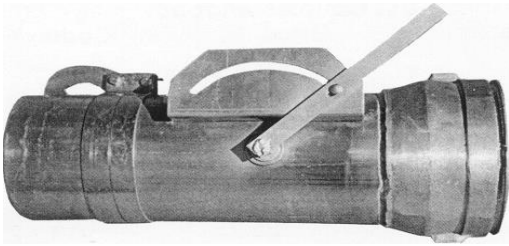

Band & Latch LP Line Valve

Size	Part Number	Price
6"	IH118506	
8"	IH118508	
10"	IH118510	
12"	IH118512