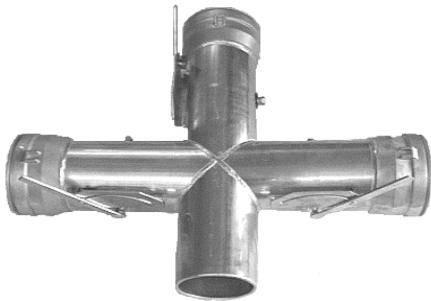

B&L Cross Tee w/Valves

Size	Part Number	Price
6"	IH125306	
8"	IH125308	
10"	IH125310