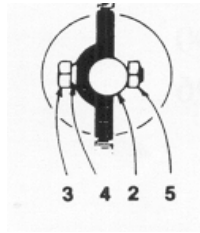

Kroy Fittings & Valves

Butterfly Line Valve Parts

Item No.	Qty. Needed	Size	Description	Price
1	1	4"	Disc	
	1	6"	Disc	
	1	8"	Disc	
	1	10"	Disc	
2	1	4"	Shaft	3/4" x 8-1/4"
	1	6"	Shaft	1" x 10"
	1	8"	Shaft	1" x 12"
	1	10"	Shaft	1" x 14-1/4"
3	2	4"	Bolt, Stainless	5/16" x 1-1/2"
	2	6" and 8"	Bolt, Stainless	3/8" x 2"
	3	10"	Bolt, Stainless	3/8" x 2-1/4"
4	2	4"	Washer	5/16"
	2	6" and 8"	Washer	3/8"
	3	10"	Washer	3/8" Neoprene
5	2	4"	Brass Nut	5/16"
	2	6" and 8"	Brass Nut	3/8"
	3	10"	Brass Nut	3/8"
6	2	4"	Chevron Gasket	3/4"
	2	6" thru 10"	Chevron Gasket	1"
7	2	4"	Reducing Washer	3/4" x 1/2"
	2	6" thru 10"	Reducing Washer	1" x 3/4"
8	4	4"	Retaining Ring	3/4"
	4	6" thru 10"	Retaining Ring	1"
9	2	4" thru 10"	Arm Linkage	
10	1	4" thru 10"	Stem & Handle	
11	1	4" thru 10"	Star Washer	3/4"
12	1	4" thru 10"	Jam Nut	3/4"
13	1	4" thru 10"	Ferrule	3/8" x 5/16"
14	1	4" thru 10"	Bolt	3/8" x 1-1/4"
15	1	4" thru 10"	Washer	3/8"
16	1	4" thru 10"	Nut	3/8"
17	2	4" thru 10"	Collar	
18	2	4" thru 10"	Roll Pin	
19	1	4" thru 10"	Thrust Nut	
20	1	4" thru 10"	Yoke	

KROY INDUSTRIES, INC.

Prices Effective: January 1, 2020   Prices Subject to Change Without Notice
Phone: 402-362-6651 or 888-477-5769 * Fax: 402-362-6566 * York, Nebraska