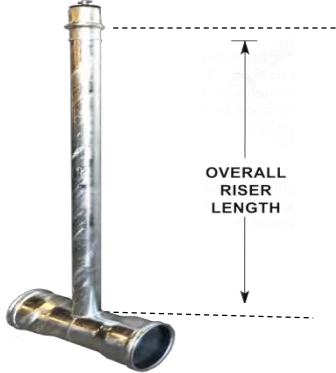

Galvanized Underground Risers & Fittings

Also Available in Epoxy

Tee Riser Valve

Includes Gaskets

The height of the riser is measured from the top of the pipe to the weld on the bottom of the valve stub or starter. Male x Female available at the same price.