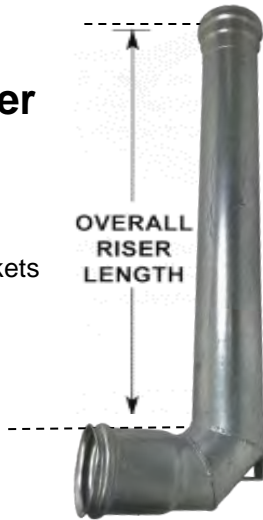

Galvanized Underground Risers & Fittings

Also Available in Epoxy

Tee Riser Valve

Includes Gaskets

The height of the riser is measured from the top of the pipe to the weld on the bottom of the valve stub or starter. Male x Female available at the same price.

Phone: 402-362-6651 or 888-477-5769 * Fax: 402-362-6566 * York, Nebraska

Galvanized Underground Risers & Fittings

Also Available in Epoxy

Riser Tee

Includes Gaskets

Size	Part Number	PIP	Part Number	IPS
6x6x6-42"	SK42000642P		SK42000642I	
8x8x8-42"	SK42000842P		SK42000842I	
10x10x10-42"	SK42001042P		SK42001042I	
12x12x12-42"	SK42001242P		SK42001242I	
15x15x15-42"	SK42001542P		SK42001542I	

Additional Lengths Available Upon Request.

End Riser Elbow

Includes Gaskets

Size	Part Number	PIP	Part Number	IPS
6x6-42"	SK42250642P		SK42250642I	
8x8-42"	SK42250842P		SK42250842I	
10x10-42"	SK42251042P		SK42251042I	
12x12-42"	SK42251242P		SK42251242I	