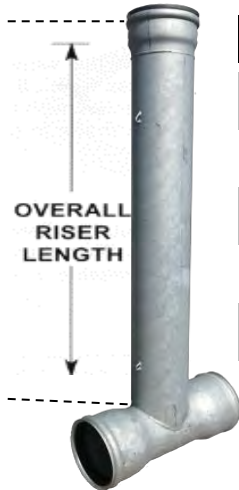

Galvanized Underground Risers & Fittings

Also Available in Epoxy

Riser Tee

Includes Gaskets

Size	Part Number	PIP	Part Number	IPS
6x6x6-42"	SK42000642P		SK42000642I	
8x8x8-42"	SK42000842P		SK42000842I	
10x10x10-42"	SK42001042P		SK42001042I	
12x12x12-42"	SK42001242P		SK42001242I	
15x15x15-42"	SK42001542P		SK42001542I	

Additional Lengths Available Upon Request.